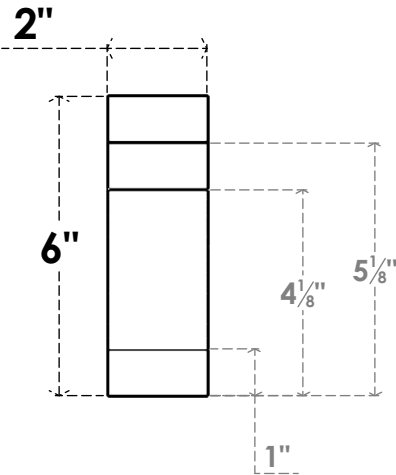

ITEM NUMBER: RFTURS020X06000X28000X006MED00RCPR

2"W X 6"H X 28"L TIMBERTHANE ROUGH CEDAR MEDITERRANEAN FAUX WOOD SOLID RAFTER TAIL, 6"L END, PRIMED TAN

28"

SIDE PROFILE

FRONT PROFILE

ISOMETRIC

GENERATED DATE : 03/02/2023