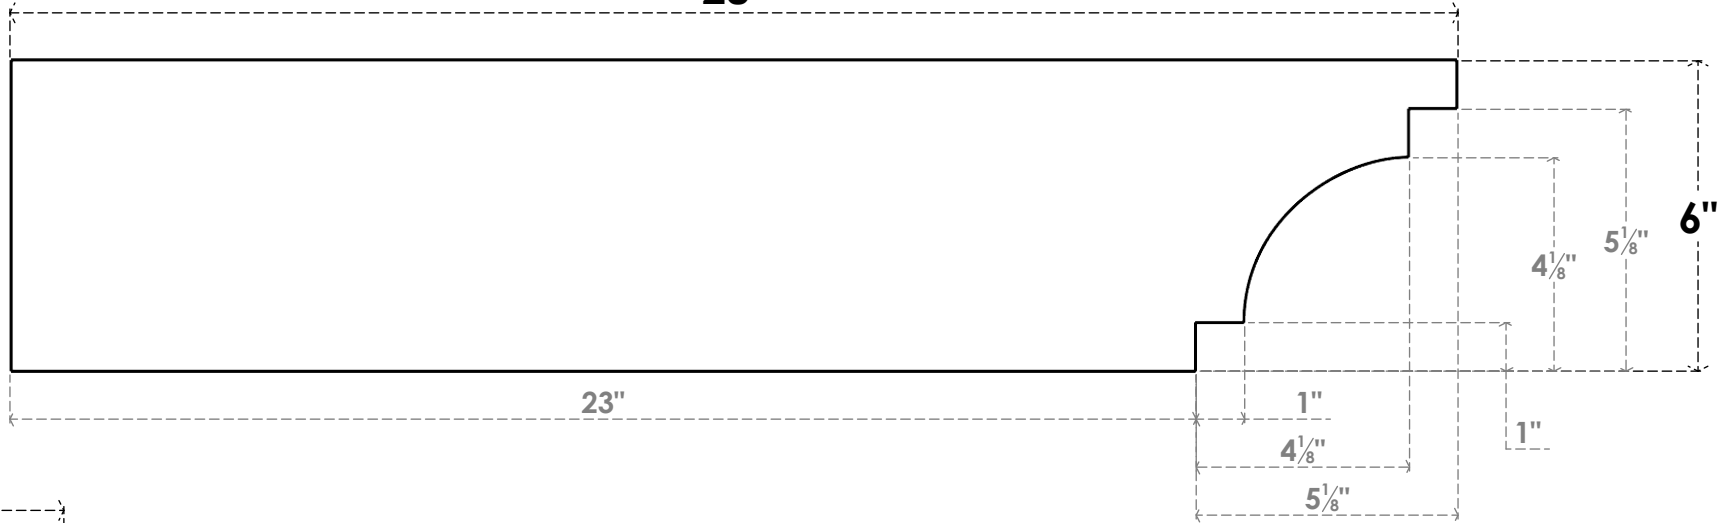

ITEM NUMBER: RFTURS020X06000X28000X006MED00RCPR

2"W X 6"H X 28"L TIMBERTHANE ROUGH CEDAR MEDITERRANEAN FAUX WOOD SOLID RAFTER TAIL, 6"L END, PRIMED TAN

28"

SIDE PROFILE

FRONT PROFILE

ISOMETRIC

GENERATED DATE : 03/02/2023